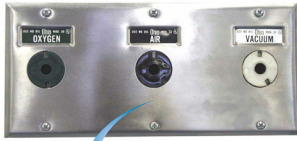

WALLSLIDE

Side Bracket Wall and Console Outlet Accessory

O-WALLSLIDE

\$42

***Please specify when ordering the following:**

MRI	Add \$24
-----	----------

OUTLET CONVERSION KITS

OHMEDA DIAMOND 1 TO AMICO

O-OH1-QD-U-OAV

Diamond 1 to Amico Ohmeda

O-OH1-QD-U-X **\$92**

Diamond 1 to Amico DISS

O-OH1-DI-U-X **\$92**

Installation Tool

O-VC-OH1-TOOL **\$317**

OHMEDA DIAMOND 2 OR 3 TO AMICO